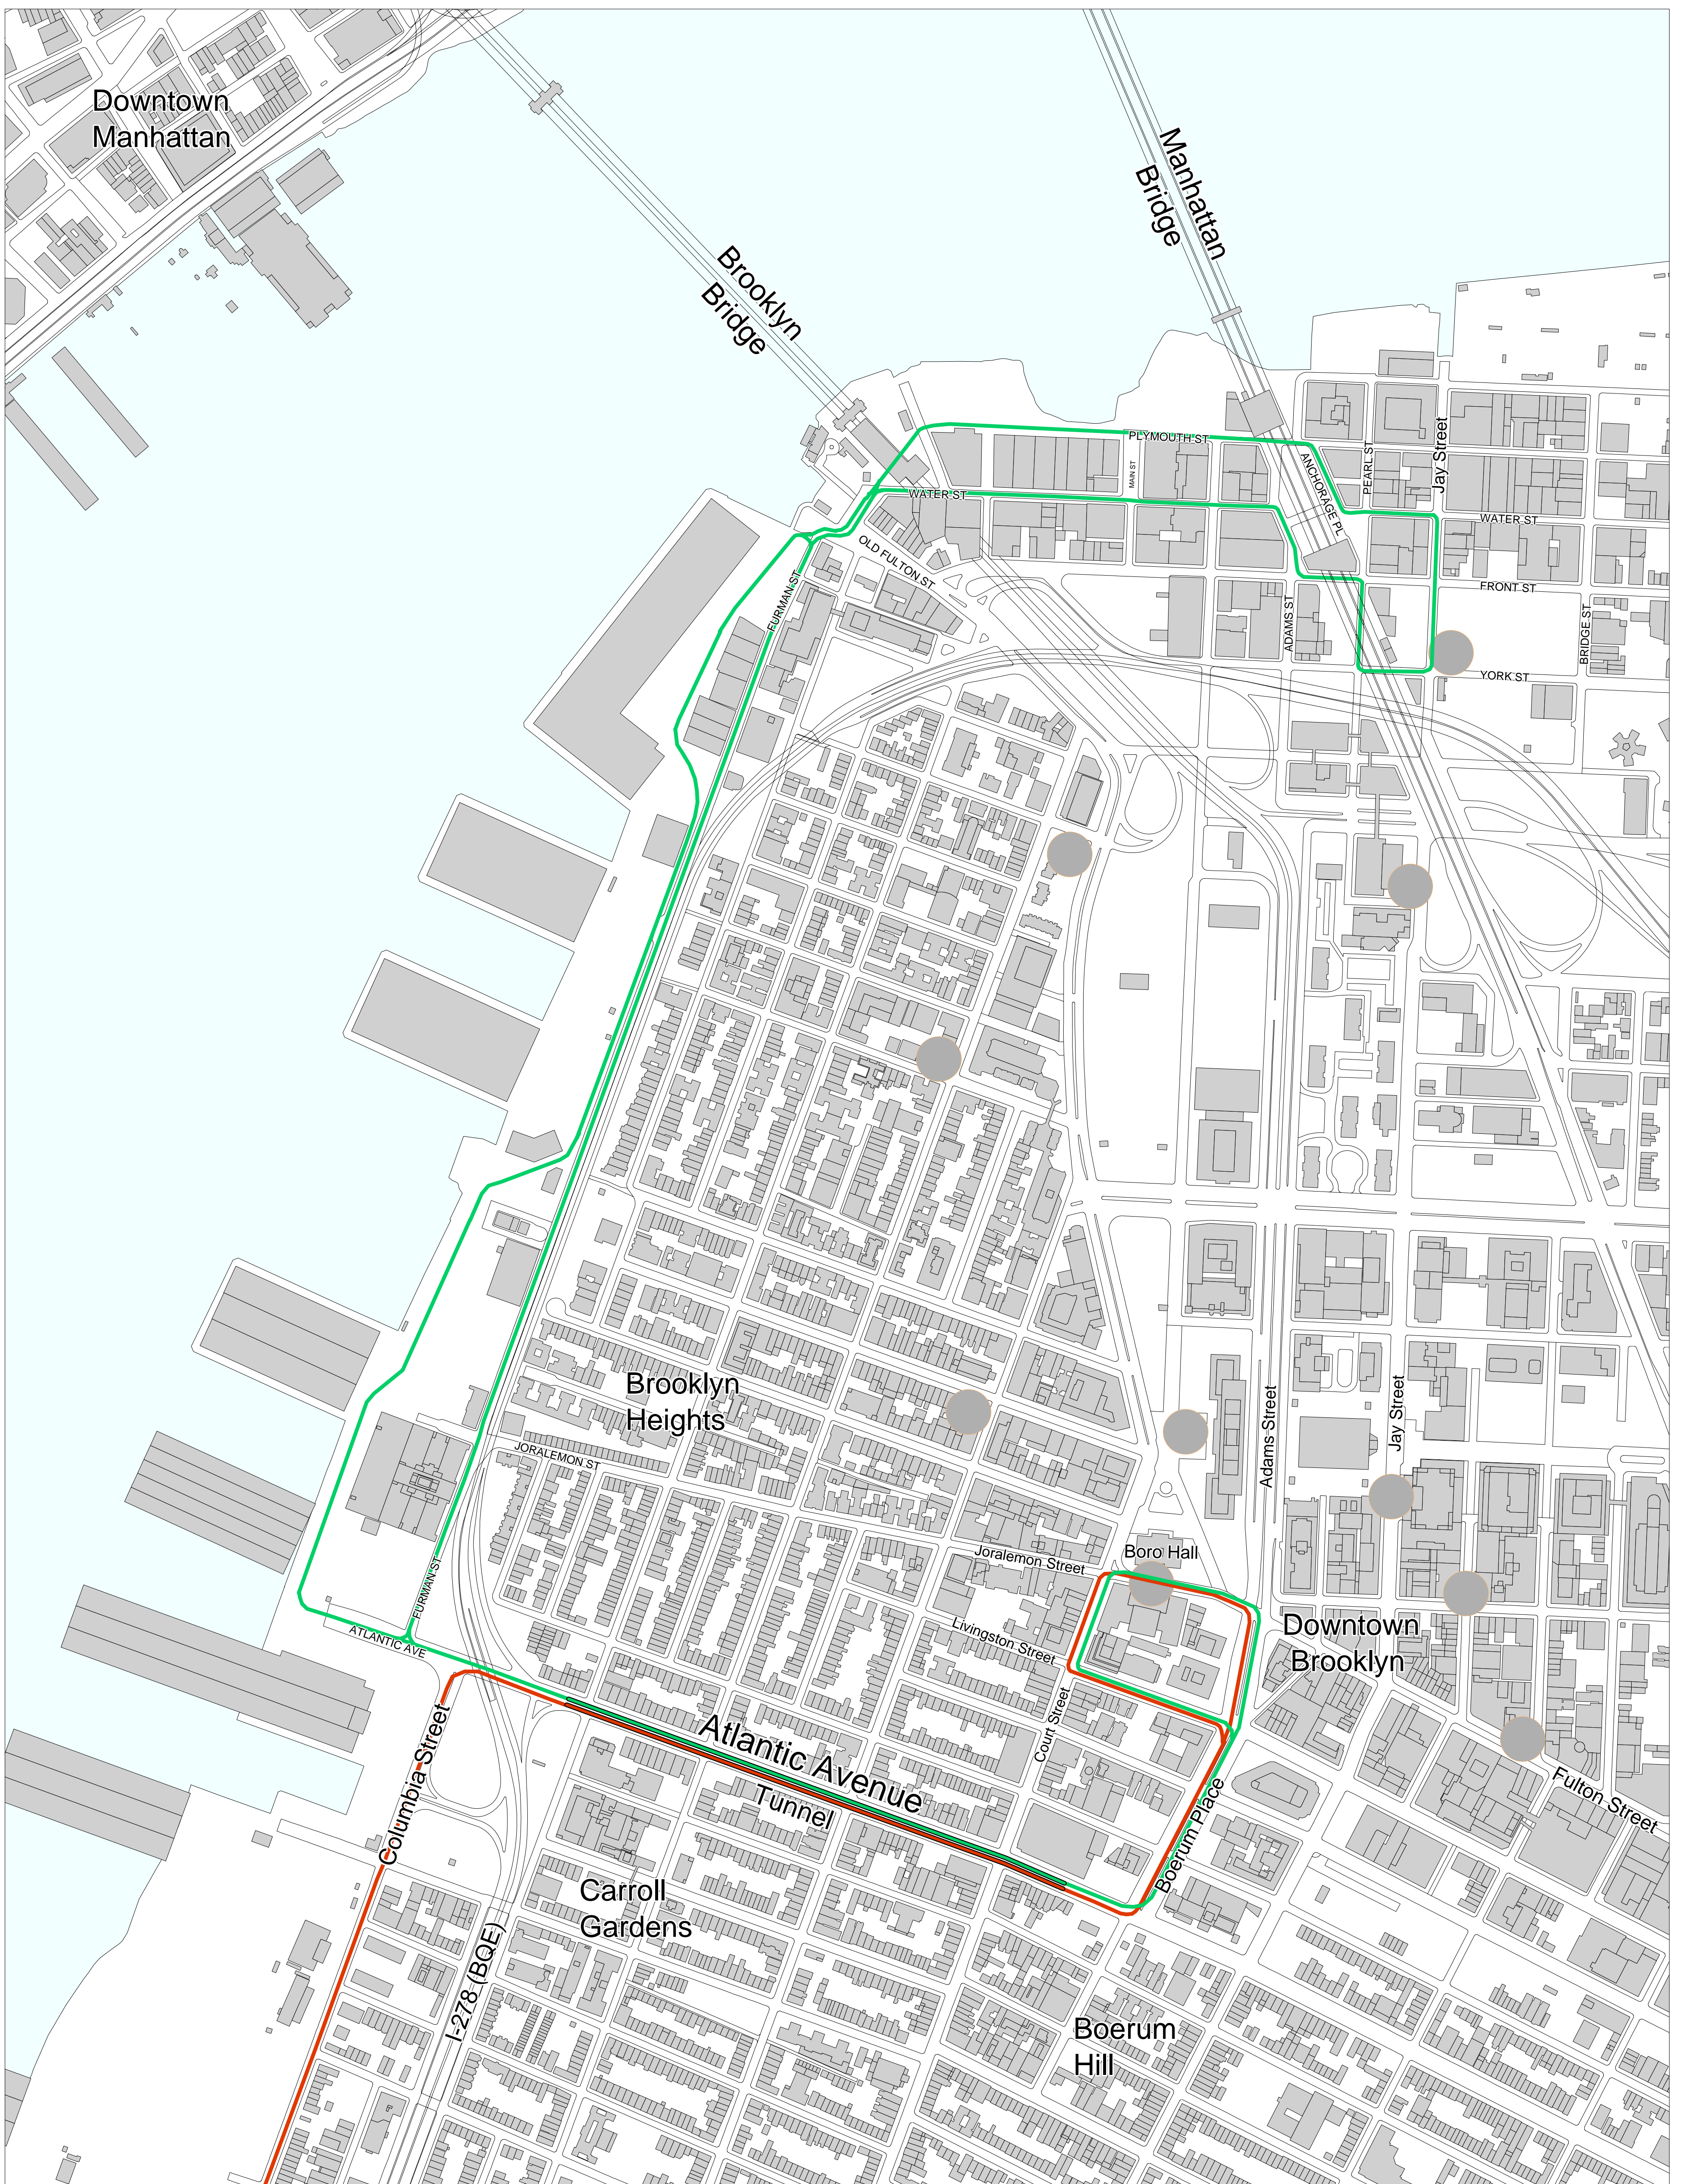

# Brooklyn Trolley Project - Brooklyn Bridge Park Line

## Proposed Trolley Services to Brooklyn Boro Hall Transit Hub (Via Atlantic Avenue Tunnel)

- Proposed Brooklyn Bridge Park Line
- Proposed Red Hook Line Extension
- MTA - NYCT Subway Station